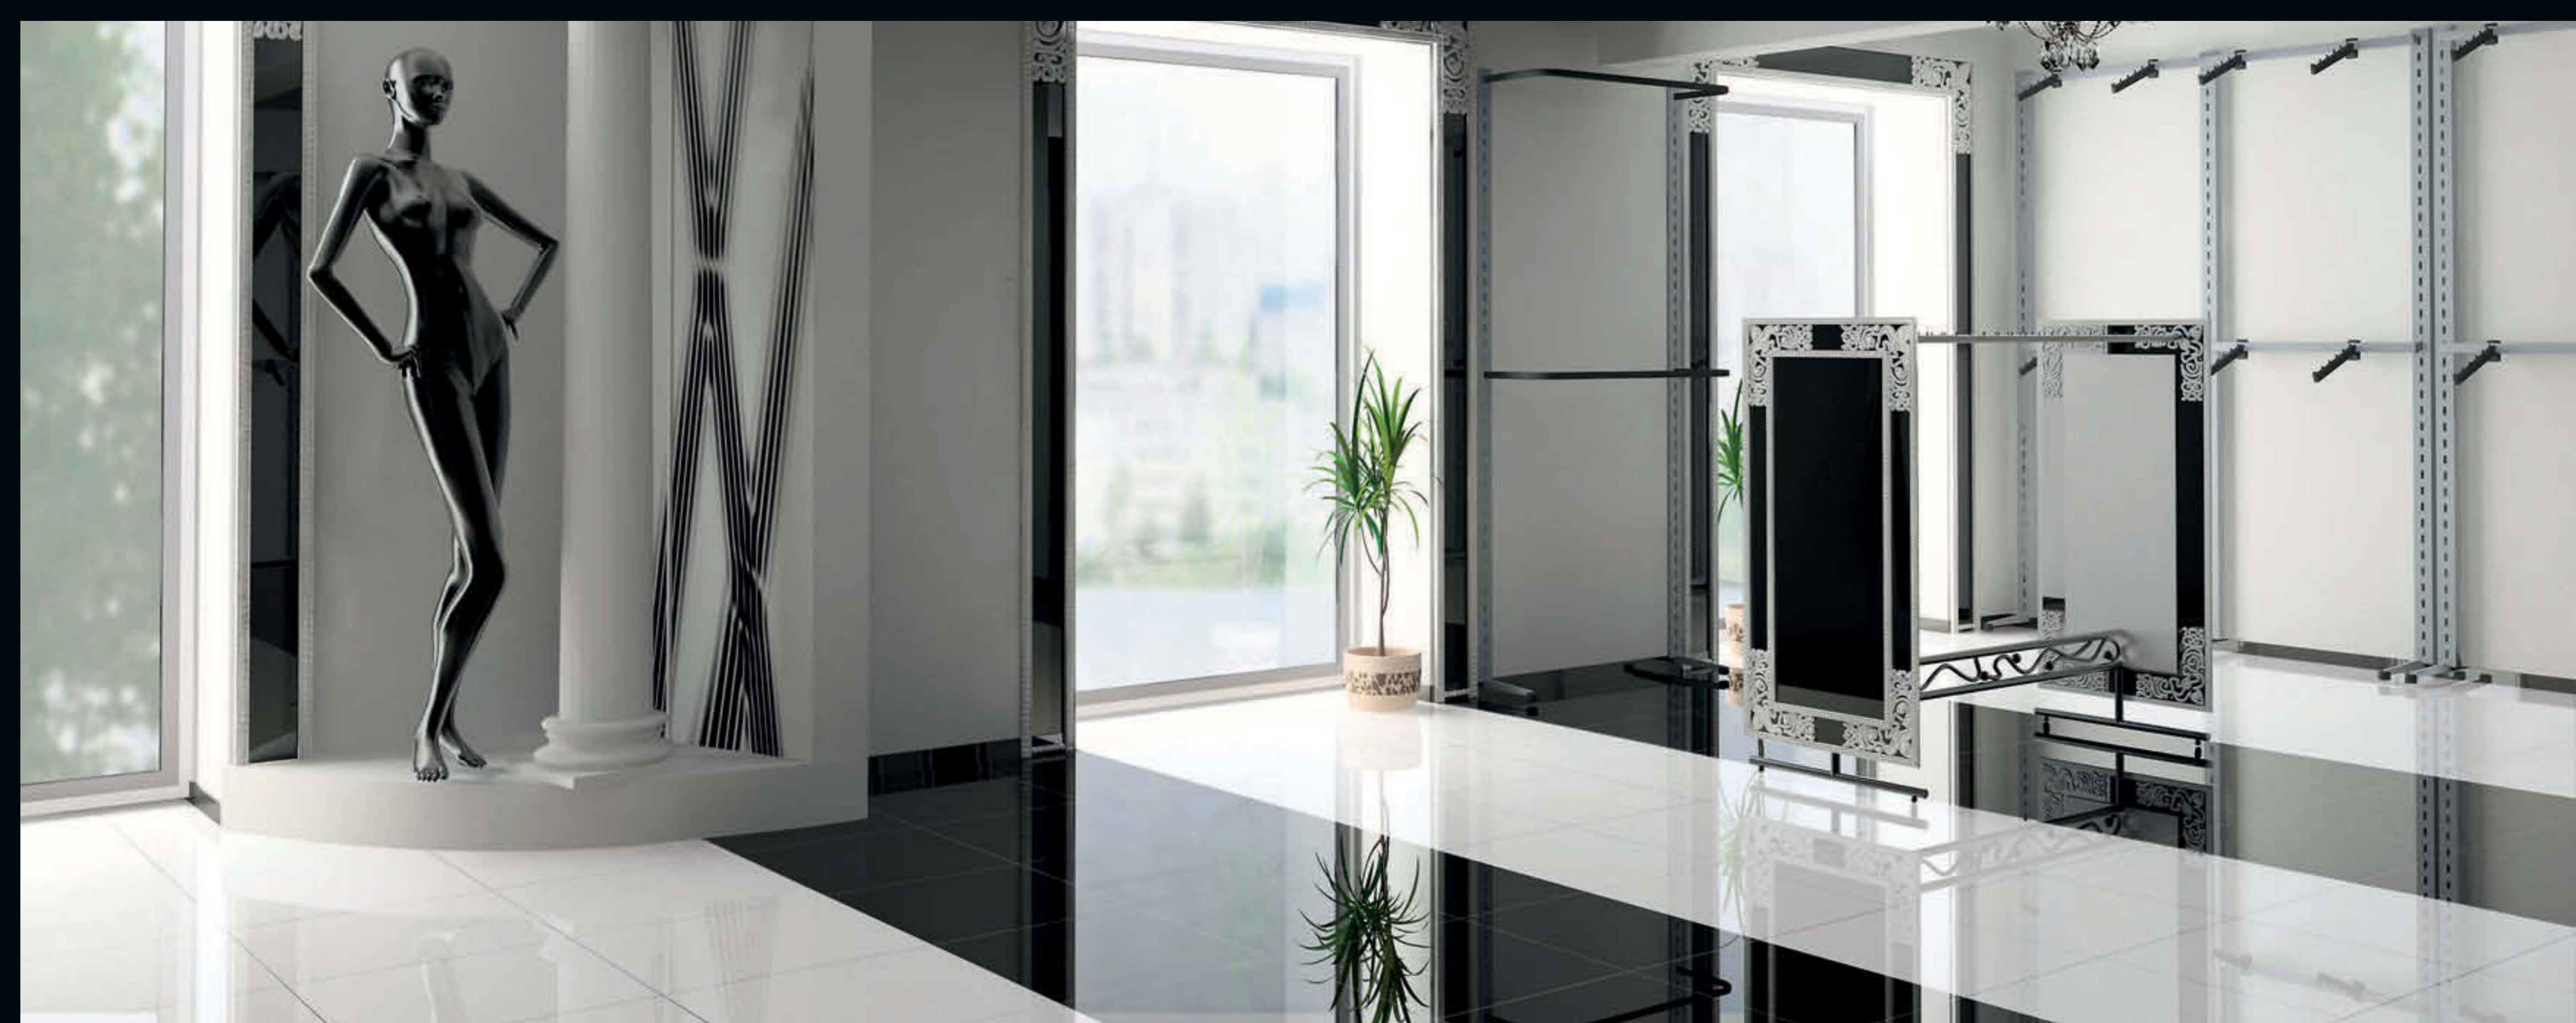

FLOOR · SUPER BLANCO 60x60 · SUPER NEGRO 60x60

SUPER

EVOLUTION

30x60
60x60
80x80
60x120

POLISHED